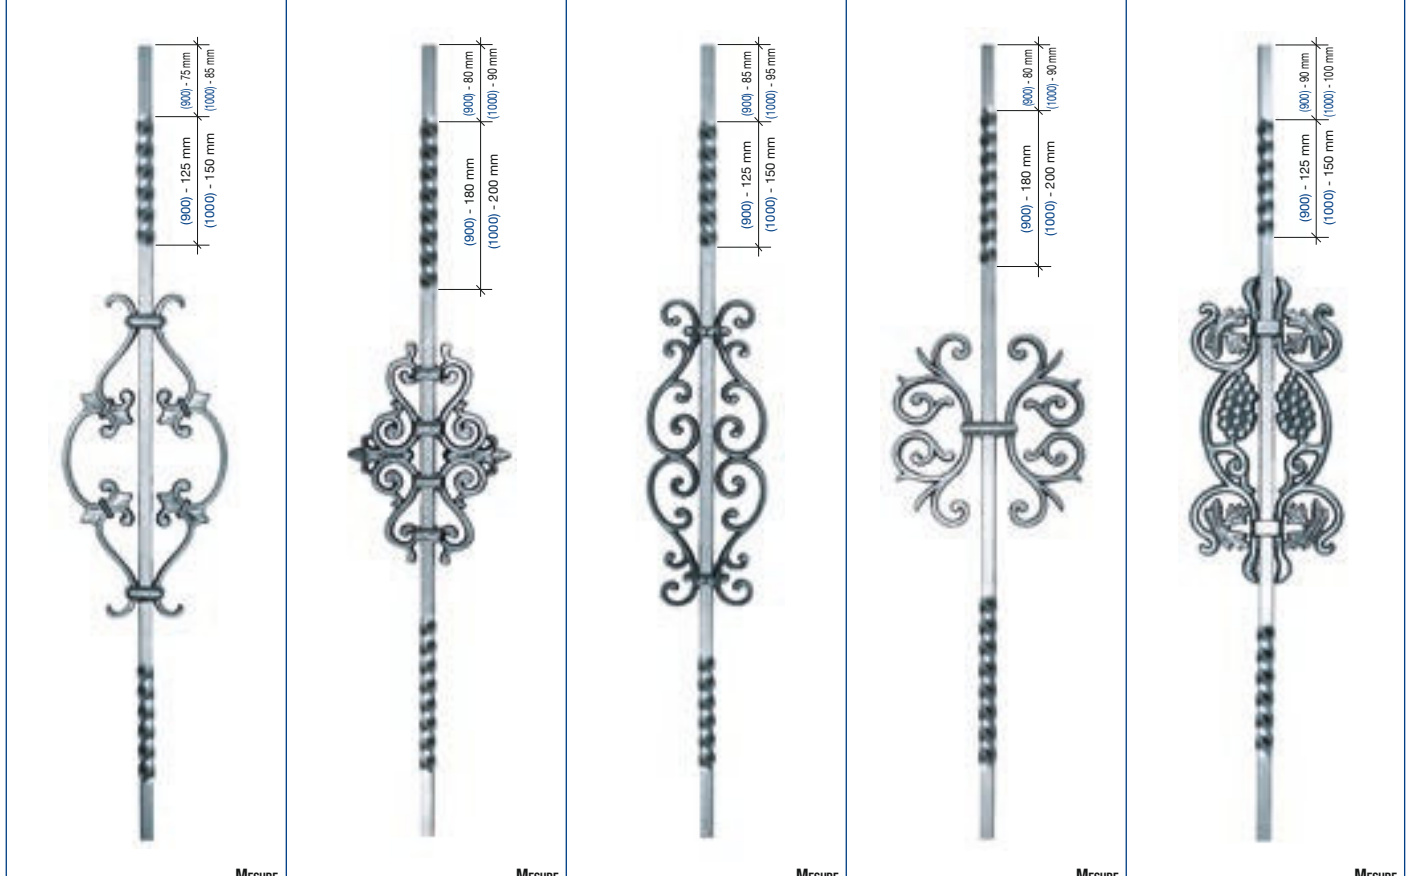

Ref.	Ref.	Ref.	Ref.	Ref.	Ref.	Ref.	Ref.
10164/3	10174/3	10184/3	10194/3	10204/3	10165/3	10175/3	10185/3
16	16	16	16	16	16	16	16
900	900	900	900	900	1000	1000	1000

HIERRO FORJADO